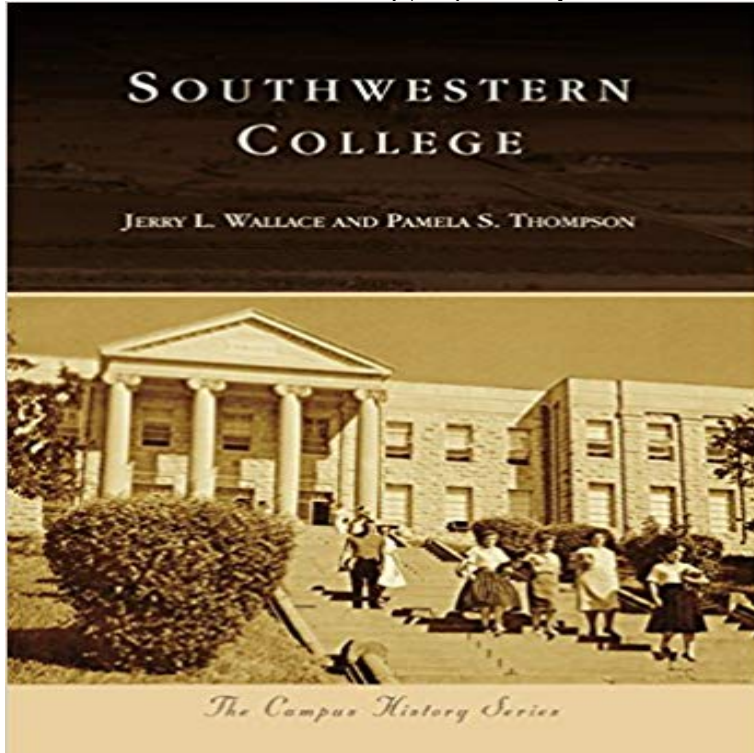

Southwestern College (Campus History)

Southwestern College is located in Winfield, Kansas, on a prominence that overlooks the Walnut River Valley. Determined to bring education to the plains of Kansas, Methodist leaders founded the college in 1885. These early pioneers and their successors built beyond their dreams, creating a strong, unique, and vital institution that has produced close to 25,000 Moundbuilders across the globe. Today, that Moundbuilder tradition educates thousands of students at the main Winfield campus and online.