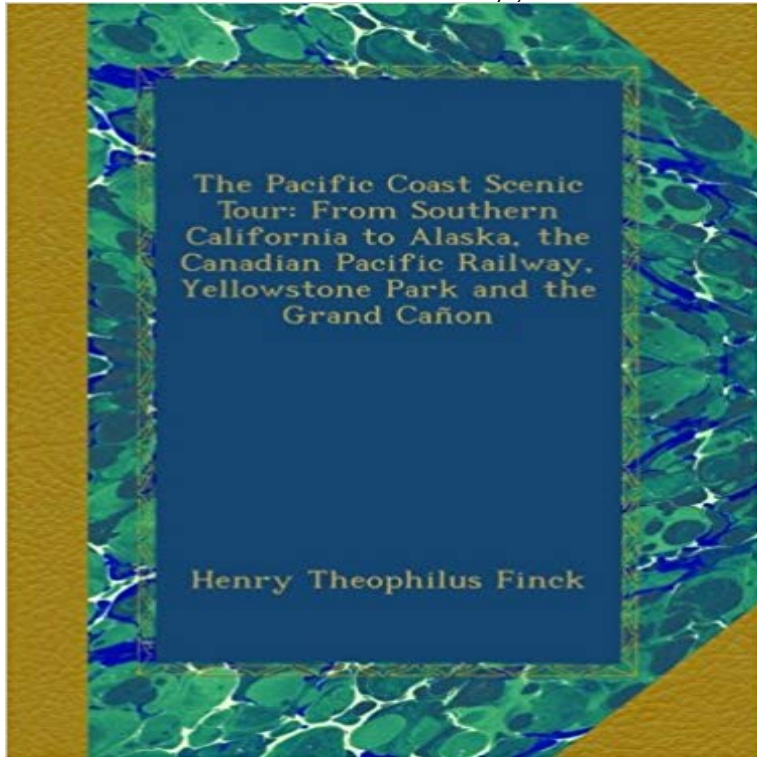

# The Pacific Coast Scenic Tour: From Southern California to Alaska, the Canadian Pacific Railway, Yellowstone Park and the Grand Canon

This book was originally published prior to 1923, and represents a reproduction of an important historical work, maintaining the same format as the original work. While some publishers have opted to apply OCR (optical character recognition) technology to the process, we believe this leads to sub-optimal results (frequent typographical errors, strange characters and confusing formatting) and does not adequately preserve the historical character of the original artifact. We believe this work is culturally important in its original archival form. While we strive to adequately clean and digitally enhance the original work, there are occasionally instances where imperfections such as blurred or missing pages, poor pictures or errant marks may have been introduced due to either the quality of the original work or the scanning process itself. Despite these occasional imperfections, we have brought it back into print as part of our ongoing global book preservation commitment, providing customers with access to the best possible historical reprints. We appreciate your understanding of these occasional imperfections, and sincerely hope you enjoy seeing the book in a format as close as possible to that intended by the original publisher.