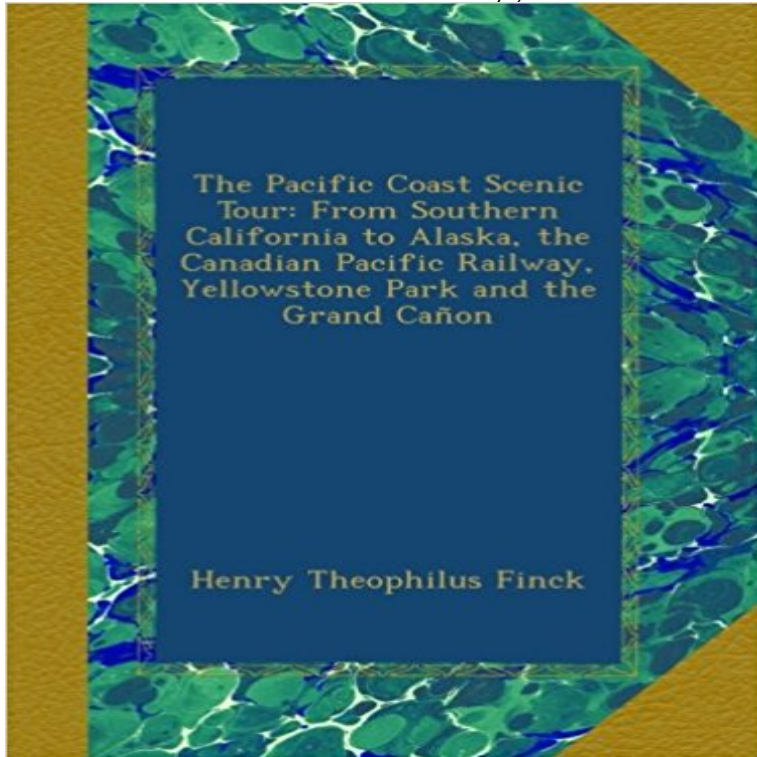

The Pacific Coast Scenic Tour: From Southern California to Alaska, the Canadian Pacific Railway, Yellowstone Park and the Grand Canon

This book was originally published prior to 1923, and represents a reproduction of an important historical work, maintaining the same format as the original work. While some publishers have opted to apply OCR (optical character recognition) technology to the process, we believe this leads to sub-optimal results (frequent typographical errors, strange characters and confusing formatting) and does not adequately preserve the historical character of the original artifact. We believe this work is culturally important in its original archival form. While we strive to adequately clean and digitally enhance the original work, there are occasionally instances where imperfections such as blurred or missing pages, poor pictures or errant marks may have been introduced due to either the quality of the original work or the scanning process itself. Despite these occasional imperfections, we have brought it back into print as part of our ongoing global book preservation commitment, providing customers with access to the best possible historical reprints. We appreciate your understanding of these occasional imperfections, and sincerely hope you enjoy seeing the book in a format as close as possible to that intended by the original publisher.